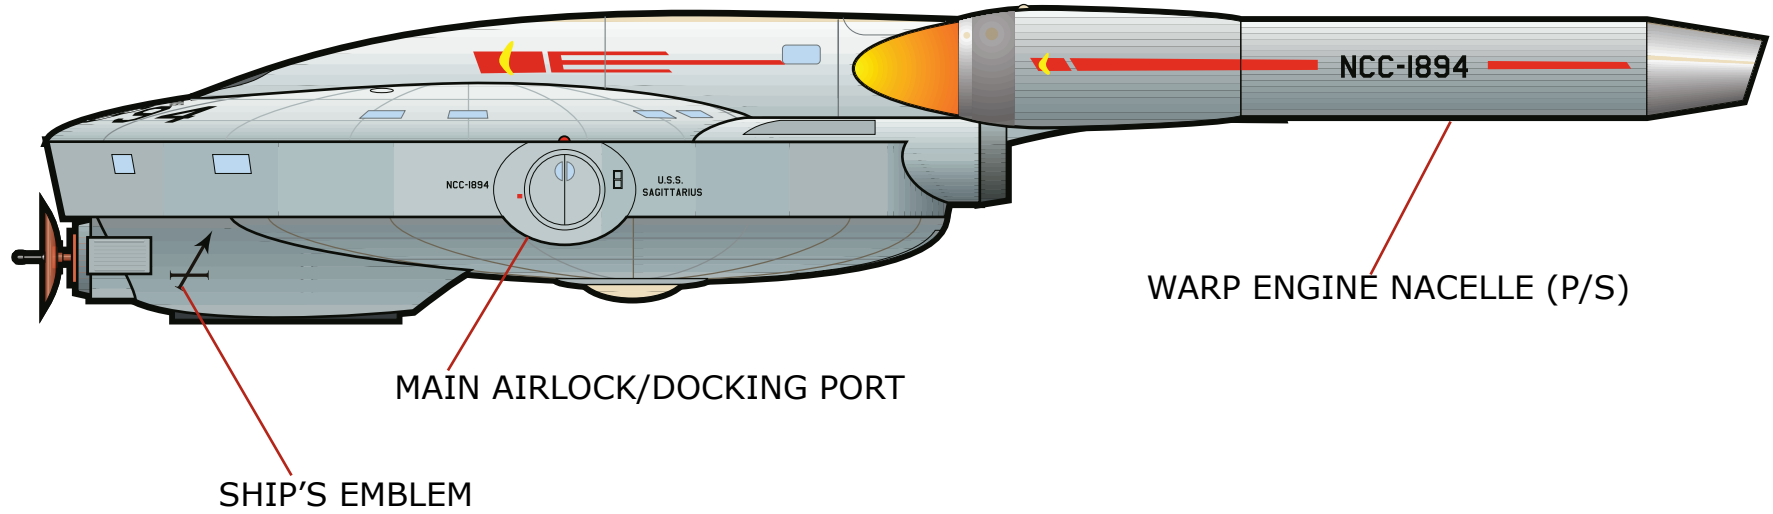

**U.S.S. SAGITTARIUS NCC-1894**  
**Archer-class scout**

**PORT VIEW**

WARP ENGINE NACELLE (P/S)

MAIN AIRLOCK/DOCKING PORT

SHIP'S EMBLEM

**25 m**

**Designed by Masao Okazaki**

# U.S.S. SAGITTARIUS NCC-1894

## Archer-class scout

DORSAL VIEW

25 m

Designed by Masao Okazaki

**U.S.S. SAGITTARIUS NCC-1894**  
**Archer-class scout**

**VENTRAL VIEW**

**25 m**

**Designed by Masao Okazaki**