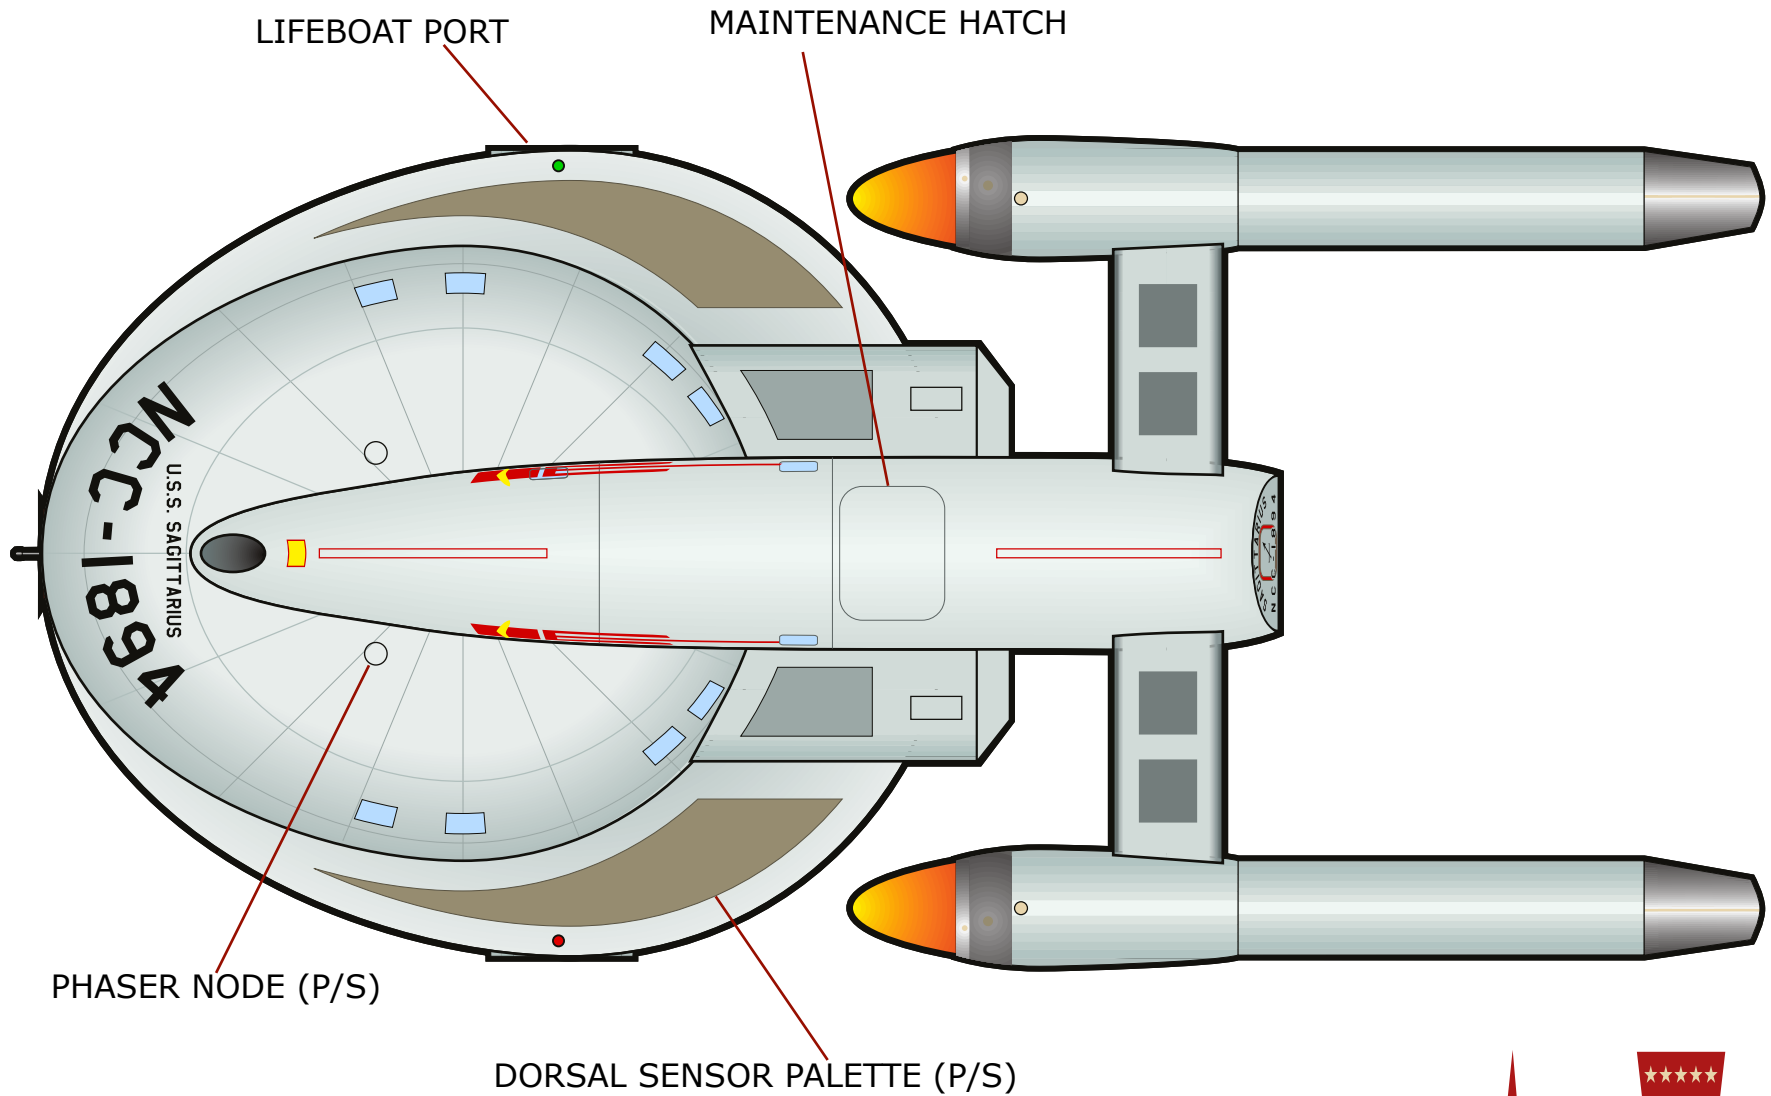

**U.S.S. SAGITTARIUS NCC-1894**  
**Archer-class scout**

**PORT VIEW**

WARP ENGINE NACELLE (P/S)

MAIN AIRLOCK/DOCKING PORT

SHIP'S EMBLEM

**25 m**

**Designed by Masao Okazaki**

# U.S.S. SAGITTARIUS NCC-1894

## Archer-class scout

DORSAL VIEW

25 m

Designed by Masao Okazaki

**U.S.S. SAGITTARIUS NCC-1894**  
**Archer-class scout**

**VENTRAL VIEW**

**25 m**

**Designed by Masao Okazaki**