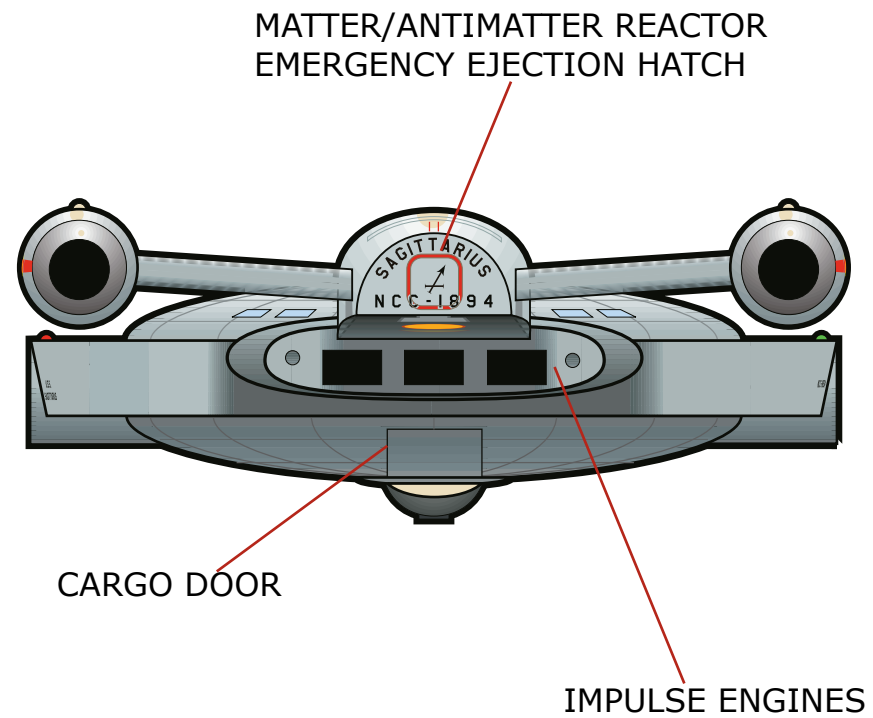

AFT VIEW

25 m

Designed by Masao Okazaki