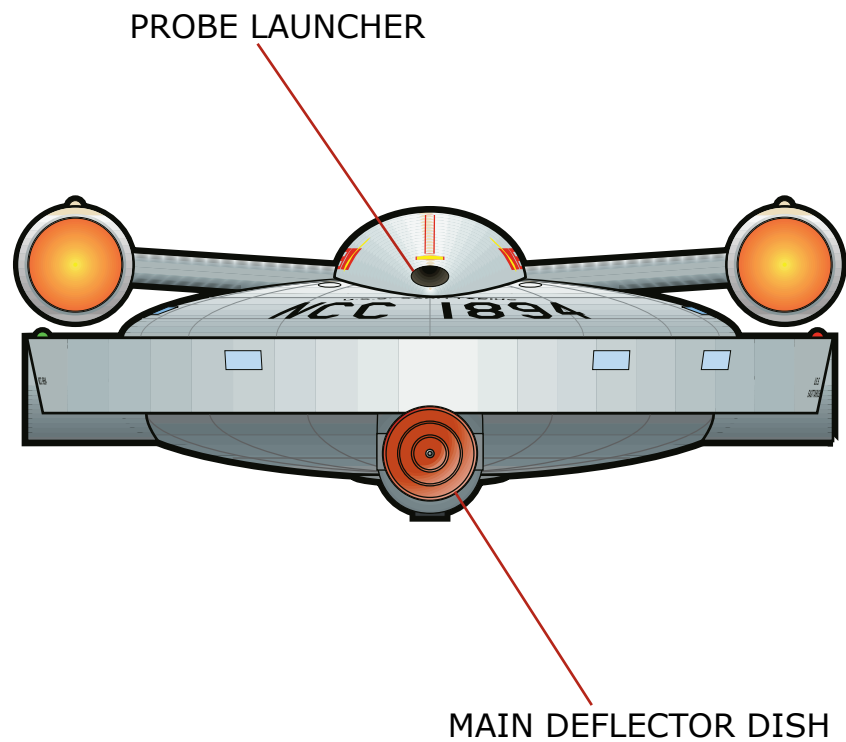

U.S.S. SAGITTARIUS NCC-1894

Archer-class scout

FORE VIEW