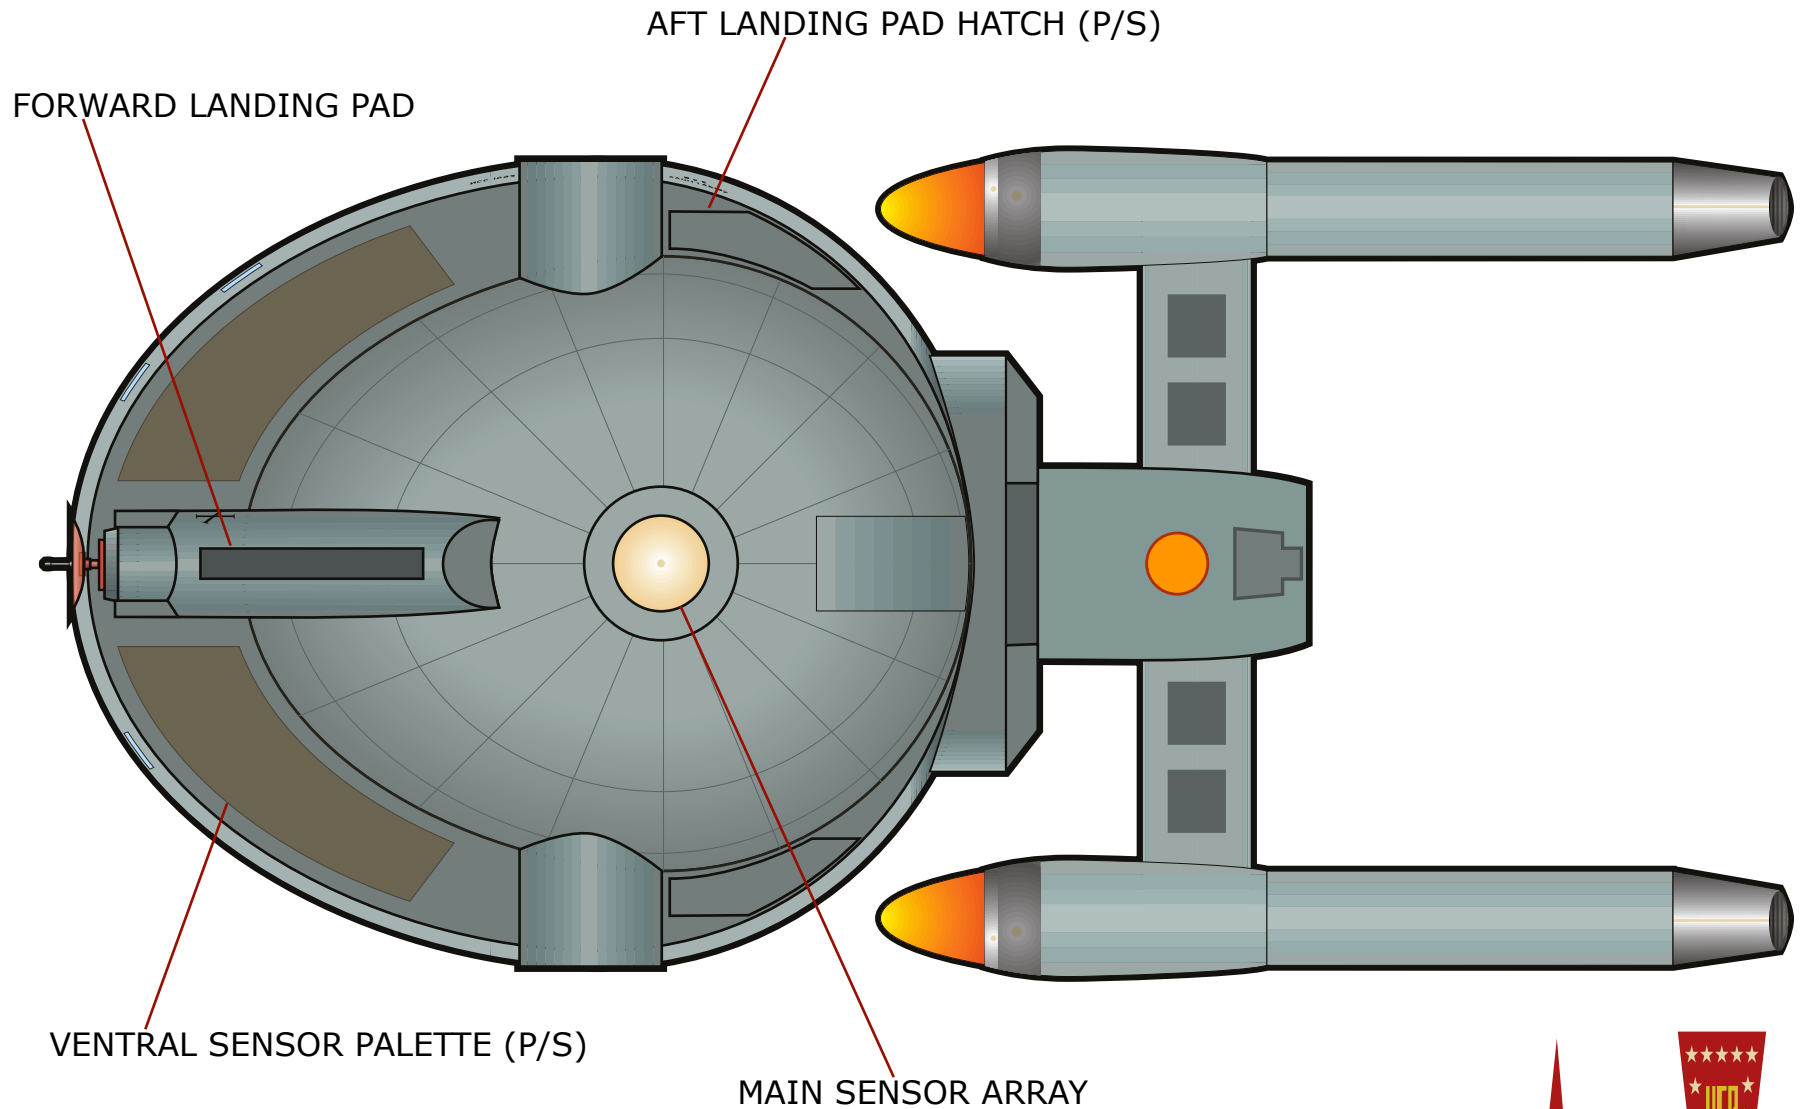

**U.S.S. SAGITTARIUS NCC-1894**  
**Archer-class scout**

**PORT VIEW**

WARP ENGINE NACELLE (P/S)

MAIN AIRLOCK/DOCKING PORT

SHIP'S EMBLEM

**25 m**

**Designed by Masao Okazaki**

# U.S.S. SAGITTARIUS NCC-1894

## Archer-class scout

DORSAL VIEW

25 m

Designed by Masao Okazaki

**U.S.S. SAGITTARIUS NCC-1894**  
**Archer-class scout**

**VENTRAL VIEW**

**25 m**

**Designed by Masao Okazaki**